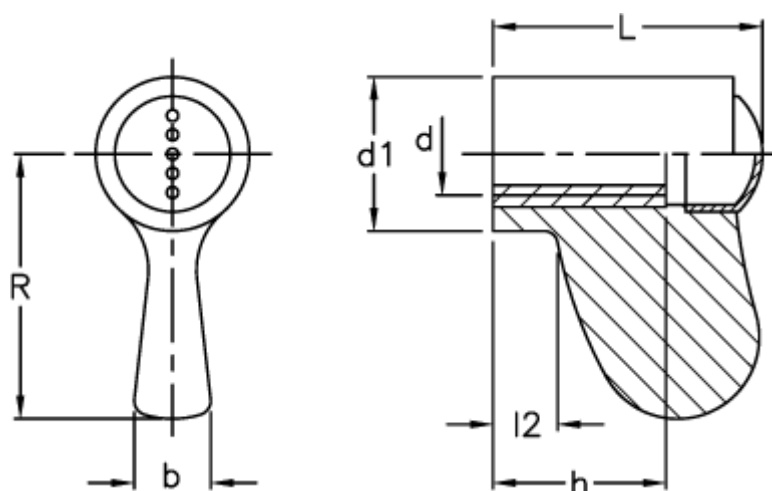

Article number: 23052254063

Description: E+G Single wing nut
ESN.70-B M8-C3, grey centre cap

Measures

b	= 10
d1	= 20
d 6H	= M8
h	= 20
L	= 36
l2	= 8.0
R	= 35.0